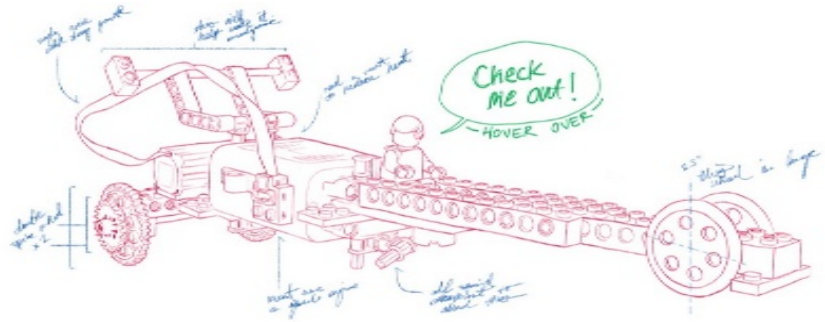

South Brunswick Community Center
Presents
SPRING BREAK CAMP

DATE: APRIL 22 -26, GRADES: K-5
9AM- 12PM: REMOTE CONTROL ROBOTS

Making it move is the name of the game at this exciting camp! Kids will love to see their creations in motion using LEGO® wireless remote controls & also through coding. Each day, campers will use fascinating and challenging LEGO® components to create dynamic vehicles, inventions, machines and more. As they enjoy the fun of building, campers will understand the basic working principles of many ingenious devices that are part of our everyday lives. Campers will also learn how to magnify, diminish and redirect force to move objects at different speeds and in different directions.

1PM – 4PM: EXTREME NINJA W/LEGO ROBOTIC FIDGET SPINNER

Come play with all the new LEGO® Board Games & Ninjago characters! In addition to playing with Ninjago Ninjas & all the fun LEGO® board games, we will be tapping into our imagination and discovering our creativity as we attempt to create anything related to games out of LEGO® Bricks, for example, we will make replicas of game boards like tic-tac-toe, famous video game characters & more. What game can you come up with? And it comes along with the **LEGO ROBOTIC FIDGET SPINNER** – Is your kiddo into fidget spinners?

\$25 OFF TILL MARCH 21; USE COUPON CODE; 2019EILRSRING

Don't miss it!!

Each child gets one Mini Figure &

Mini Model to take home.

Price: \$140(AM or PM) \$240(Full day)
12pm – 1pm supervised lunch.

To register online, please visit our website at
For more information go to www.sbtnj.net click "Recreation";
on the side bar, Click" Local Programs"